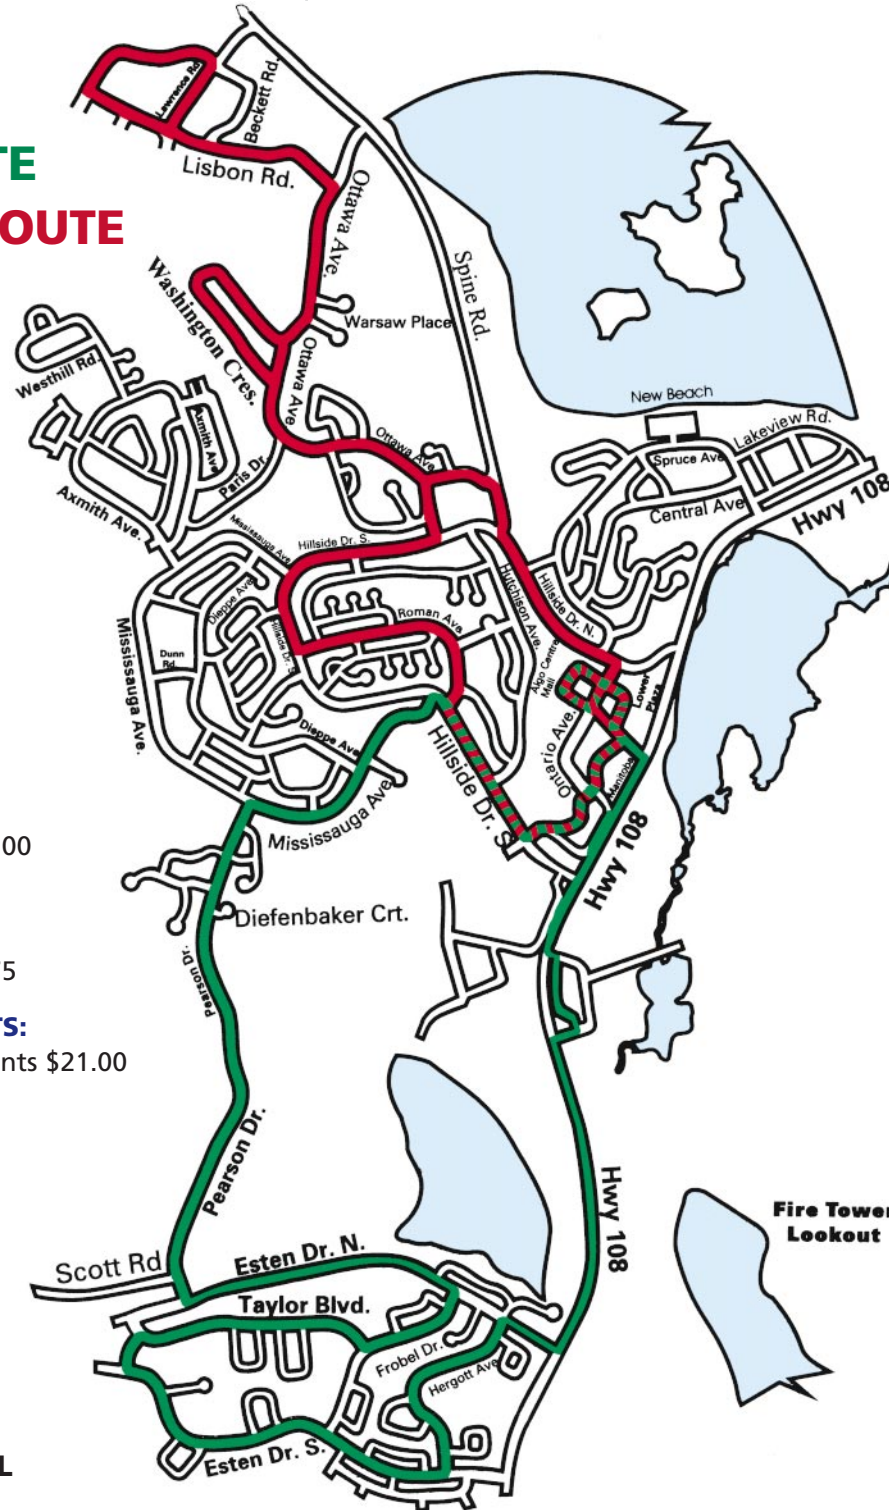

ESTEN ROUTE LAKESIDE ROUTE

MONTHLY PASSES:

Adults $55.00
Seniors & Students $45.00

FARES:

Adults $2.00
Seniors & Students $1.75

BLOCKS OF 12 TICKETS:

Adults, Seniors & Students $21.00

**TICKETS & PASSES
ARE AVAILABLE
AT DAILY'S IN THE
ALGO CENTRE MALL
AND AT CITY HALL.**

LAKESIDE ROUTE: Length 11.8 km

ARRIVAL TIME FROM MALL

Depart Eastwood Mall	00 minutes
Rexall Pharmacy	01 minutes
Hillside Drive N. (E.L. Clinic)	01 minutes
Hillside Dr. N. @ Senior Apts.	02 minutes
Hillside Drive N. @ Collins Hall	03 minutes
Spine Rd. @ Hospital	03 minutes
220 Ottawa Avenue	04 minutes
Ottawa Ave. @ 2nd London Cres.	05 minutes
180 Ottawa Ave.	06 minutes
Opposite entrance to 73 Wash Apts.	07 minutes
46 Washington Cres.	07 minutes
30A Washington Cres.	08 minutes
14B Washington Cres.	08 minutes
Rear entrance @ 3 Washington Cres.	09 minutes
Rear entrance @ 1 Washington Cres.	09 minutes
152 Ottawa Ave.	10 minutes
Ottawa Ave. @ Warsaw Place	10 minutes
28 Ottawa Ave.	11 minutes
2A Ottawa Ave.	12 minutes
Lisbon Rd. @ Beckett Blvd.	12 minutes
Lawrence Ave. @ Beckett Blvd.	13 minutes
85 Beckett Blvd.	14 minutes
Lawrence Ave. @ Lisbon Rd.	14 minutes
Lisbon Rd. @ Ottawa Ave.	15 minutes
31 Ottawa Avenue	15 minutes
Ottawa Ave. @ Warsaw Place	16 minutes
100 Warsaw Place (Apartments)	16 minutes
Opposite 164B Ottawa Ave.	17 minutes
183 Ottawa Ave.	17 minutes
189 Ottawa Ave.	18 minutes
Ottawa Ave. @ Amsterdam Rd.	19 minutes
Ottawa Ave. @ Spine Rd. (Hospital)	19 minutes
Spine Rd. @ Hillside Drive N.	20 minutes
Hillside Drive S. @ Hillside Plaza	20 minutes
Hillside Drive S. @ Opp. Short Rd.	21 minutes
Hillside Drive S. @ E.L.S.S.	21 minutes
Hillside Drive S. @ Roman Ave.	22 minutes
Roman Ave. @ Link Road	23 minutes
45 Roman Ave.	23 minutes
23 Roman Ave.	24 minutes
Roman Ave. @ Hillside Drive S.	24 minutes
Hillside Drive S. @ Curling Rink	25 minutes
Ontario Ave. @ Manitoba Rd.	25 minutes
Veteran's Way @ Legion Hall	26 minutes
Manitoba Rd. Opposite Post Office	26 minutes
Saskatchewan Rd. at Pedestr. Crosswalk	27 minutes
Algo Mall (Transfer Point)	28 minutes