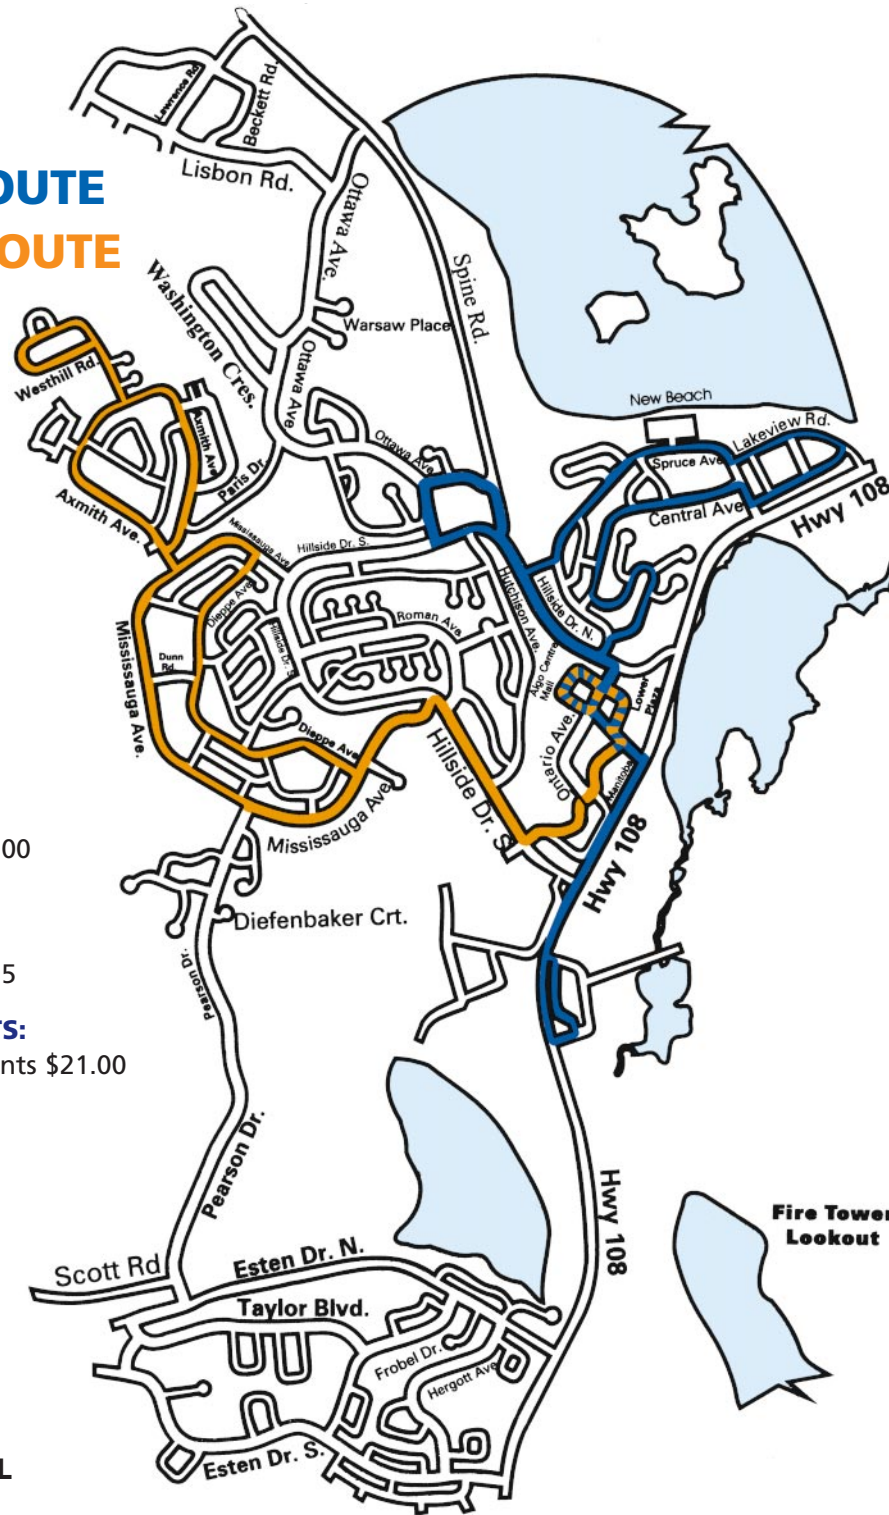

CENTRAL ROUTE WESTHILL ROUTE

MONTHLY PASSES:
Adults $55.00
Seniors & Students $45.00

FARES:
Adults $2.00
Seniors & Students $1.75

BLOCKS OF 12 TICKETS:
Adults, Seniors & Students $21.00

TICKETS & PASSES ARE AVAILABLE AT DAILY'S IN THE ALGO CENTRE MALL AND AT CITY HALL.

CENTRAL ROUTE: Length 10.3 km

DEPARTURE TIME FROM MALL

MONDAY TO SATURDAY

7:30 a.m.	10:30 a.m.	1:30 p.m.	4:30 p.m.
8:30 a.m.	11:30 a.m.	2:30 p.m.	5:30 p.m.
9:30 a.m.	12:30 p.m.	3:30 p.m.	

THURSDAY AND FRIDAY ONLY

6:30 p.m.	7:30 p.m.	8:30 p.m.

No Service on Sundays or Statutory Holidays

ARRIVAL TIME FROM MALL

Departs Eastwood Mall	30 minutes
Rexall Pharmacy	31 minutes
Valley Cres. @ Hemlock Pl.	34 minutes
Valley Cres. @ Cedar Pl.	34 minutes
Valley Cres. @ Central Ave.	35 minutes
43 Central Ave.	35 minutes
Central Ave. @ Maple Rd.	36 minutes
Centennial Arena	37 minutes
Poplar Rd. @ Willow Lane	37 minutes
Poplar Rd. @ Lakeview Rd.	37 minutes
Lakeview Rd. @ Tennis Crt.	38 minutes
Lakeview Rd. @ Spruce Ave.	39 minutes
Spruce Beach Entrance	40 minutes
Spruce Ave. @ Westview	40 minutes
73 Spruce Ave.	40 minutes
Spruce Ave. @ Beech Rd.	40 minutes
Hillside Drive N. @ Collins Hall	41 minutes
Hospital @ Spine Rd.	42 minutes
220 Ottawa Ave.	42 minutes
Amsterdam Rd. @ Edinburgh Rd.	43 minutes
Hillside Drive N. Opp. Fatima School	43 minutes
Hillside Drive N. Opp. Collins Hall	44 minutes
Hillside Drive N. Opp. Hillside Clinic	44 minutes
Ontario Ave. Opp. Maple Rest	45 minutes
Manitoba Rd. @ Hwy. 108	46 minutes
Hwy 108 Opposite Tim Horton's	46 minutes
Mountain Rd. @ Oakland Blvd.	49 minutes
Oakland Blvd. @ Elliot Lake Trading Post	49 minutes
Oaks Centre	50 minutes
Hwy 108 @ Tim Horton's	51 minutes
Saskatchewan Rd. at Pedestr. Crosswalk	51 minutes
Algo Mall (Transfer Point)	52 minutes